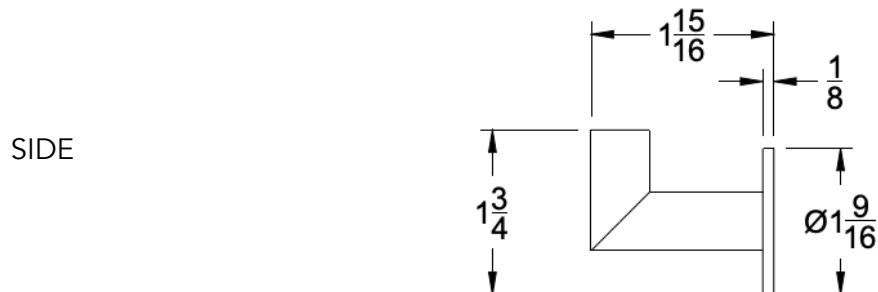

Dimensions in inches

NOTE: Dimensions subject to change without notice.